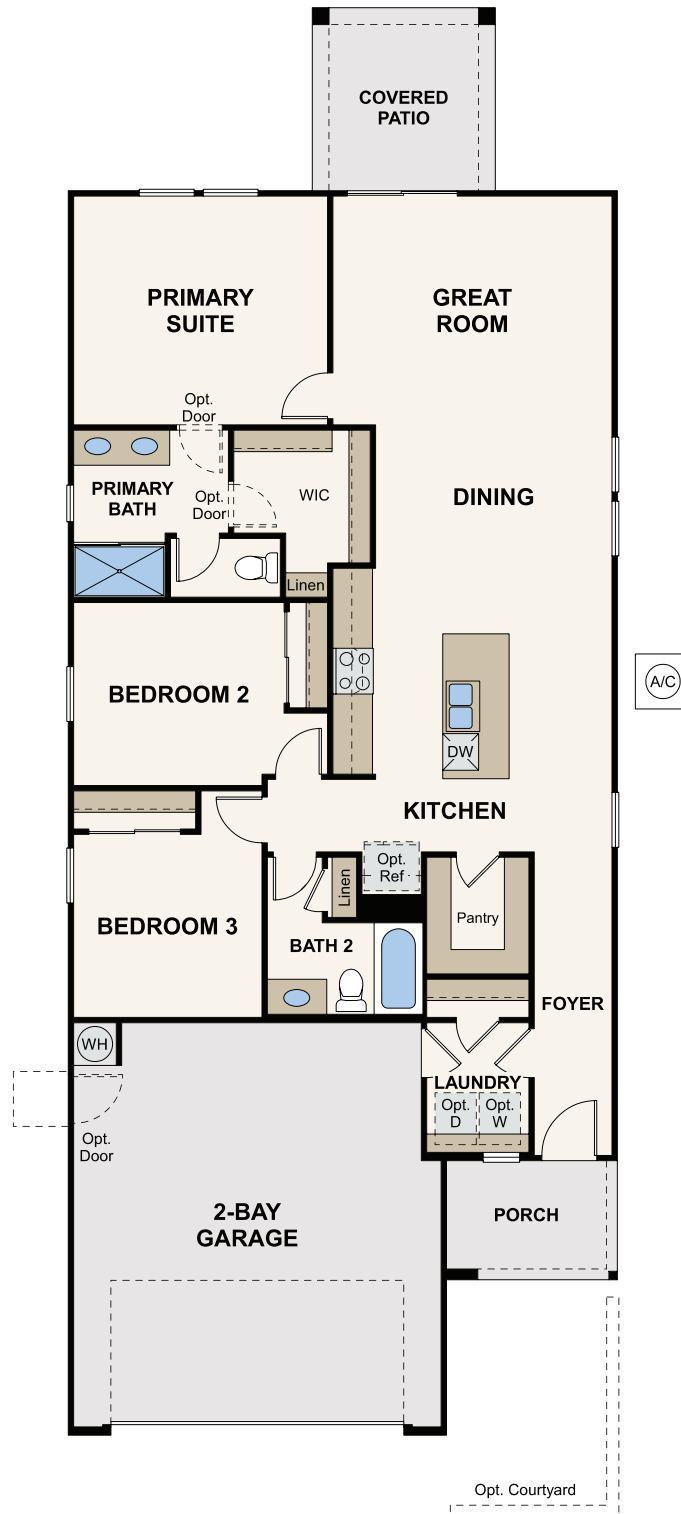

MANZANITA AT TERAVALIS

ASPEN

APPROX. 1,445 SQ. FT. | 1-STORY | 3 BEDROOMS | 2 BATHROOMS | 2-BAY GARAGE

MID CENTURY MODERN

MODERN FARMHOUSE

MODERN PRAIRIE

Prices, plans, and terms are effective on the date of publication and subject to change without notice. Square footage/acreage shown is only an estimate and actual square footage/acreage will differ. Buyer should rely on his or her own evaluation of usable area. Depictions of homes or other features are artist conceptions. Hardscape, landscape, and other items shown may be decorator suggestions that are not included in the purchase price and availability may vary. ©2025 Century Communities, Inc. Rev. 07/14/2025

FLOOR PLAN

Prices, plans, and terms are effective on the date of publication and subject to change without notice. Square footage/acreage shown is only an estimate and actual square footage/acreage will differ. Buyer should rely on his or her own evaluation of usable area. Depictions of homes or other features are artist conceptions. Hardscape, landscape, and other items shown may be decorator suggestions that are not included in the purchase price and availability may vary. ©2025 Century Communities, Inc. Rev. 07/14/2025